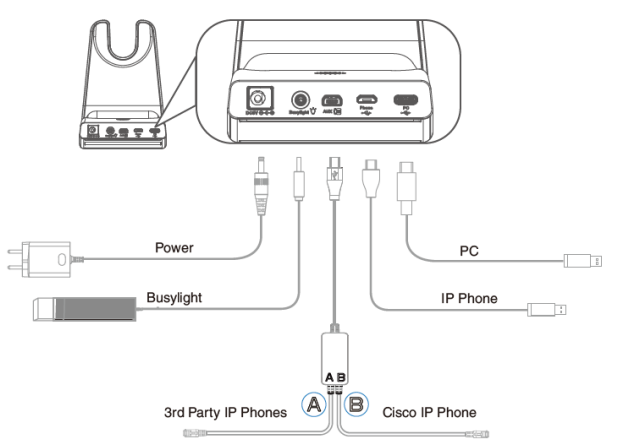

All-Day Comfort

WH64 is designed to meet the highest ergonomic standards, offering optimal support and comfort for extended use. Its lightweight design and carefully selected materials provide durability and stability.

Visual Busylight

The WH64 headset features a dual-sided busylight and the option to add an external BLT60 light, providing practicality in office settings. WH64 enables a clear understanding of your work status by displaying it with different colors, preventing unintended interruptions during work.

How To

Specifications

Specifications	Introduction
General · Port - 1 micro USB 2.0 port - 1 Type-C USB 2.0 port - 1 Mini USB port - 1 DC power port - 1 busylight port - 1 Type-C USB 2.0(on headset) · Charging stand (for headset) · USB connectivity to PC and IP phone · Integrated busylight LED indicator · Boom arm adjustable: 280° · Charging stand (for headset) · WH64 Mono - Base:180 g - Headset: 92 g · WH64 Dual: - Base: 180g - Headset: 151 g