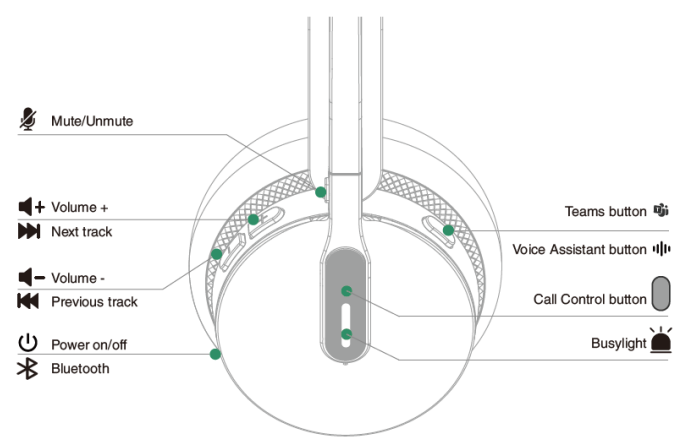

All-Day Comfort

WH64 is designed to meet the highest ergonomic standards, offering optimal support and comfort for extended use. Its lightweight design and carefully selected materials provide durability and stability.

Visual Busylight

The WH64 headset features a dual-sided busylight and the option to add an external BLT60 light, providing practicality in office settings. WH64 enables a clear understanding of your work status by displaying it with different colors, preventing unintended interruptions during work.

How To

Specifications

Specifications	Introduction
General · Port - 1 micro USB 2.0 port - 1 Type-C USB 2.0 port - 1 Mini USB port - 1 DC power port - 1 busylight port - 1 Type-C USB 2.0(on headset) · Charging stand (for headset) · USB connectivity to PC and IP phone · Integrated busylight LED indicator · Boom arm adjustable: 280° · Charging stand (for headset) · WH64 Mono - Base:180 g - Headset: 92 g · WH64 Dual: - Base: 180g - Headset: 151 g